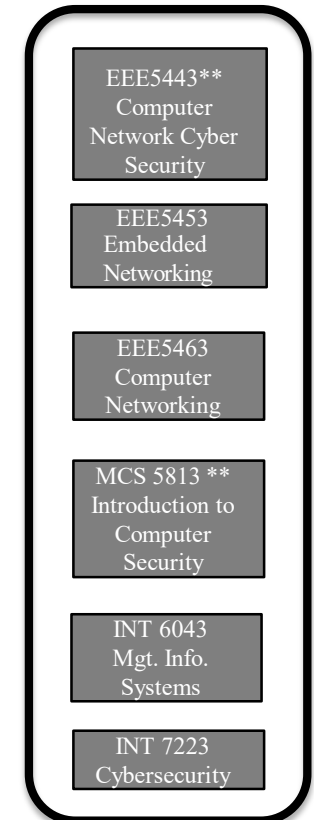

Artificial Intelligence, Deep Learning (6 from 7 Core courses)

Robotics and Sensors (3 from the list[†])

Connected Vehicles (3 courses[†])

Data Science (3 from the list[†])

Cybersecurity (3 from the list[†])

* Note: Select EEE5443 or MCS 5813 † Note: Graduate Project: Choose 6 of 7 core courses and the graduate project. † † Note: depends on the prereqs and target audience (primary EE vs. primary ME)

Key: 1-->2 Course (2) can be taken with course (1)
 → Pre-req