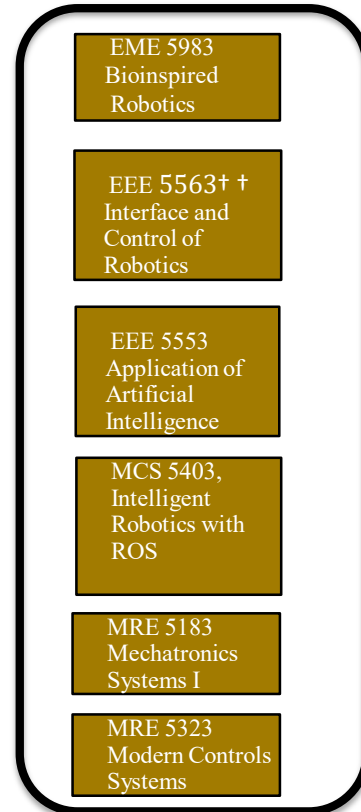

Artificial Intelligence, Deep Learning (6 from 7 Core courses)

Robotics and Sensors (3 from the list[†])

Connected Vehicles (3 courses[†])

Data Science (3 from the list[†])

Cybersecurity (3 from the list[†])

* Note: Select EEE5443 or MCS 5813 † Note: Graduate Project: Choose 6 of 7 core courses and the graduate project. † † Note: depends on the prereqs and target audience (primary EE vs. primary ME)

Key: 1-->2 Course (2) can be taken with course (1)
 → Pre-req