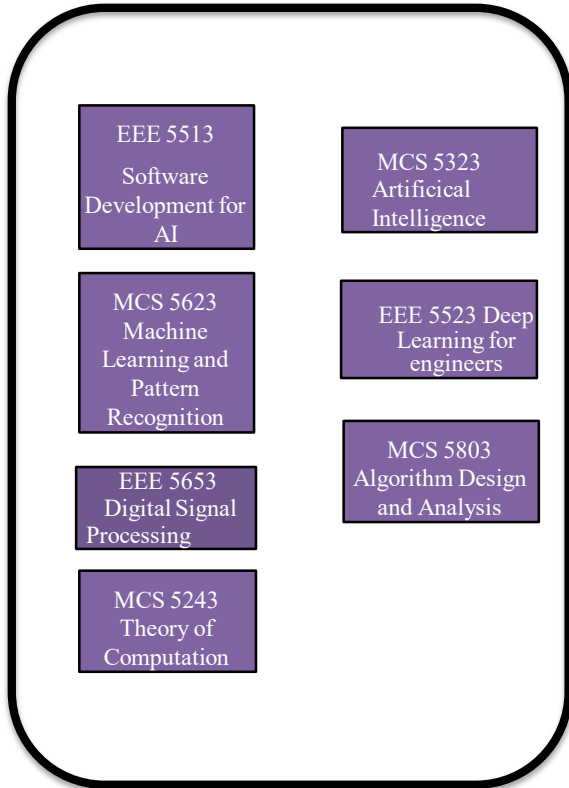

Artificial Intelligence, Deep Learning (6 from 7 Core courses)

Robotics and Sensors (3 from the list[†])

Connected Vehicles (3 courses[†])

Data Science (3 from the list[†])

Cybersecurity (3 from the list[†])

* Note: Select EEE5443 or MCS 5813 † Note: Graduate Project: Choose 6 of 7 core courses and the graduate project. † † Note: depends on the prereqs and target audience (primary EE vs. primary ME)

Key: 1-->2 Course (2) can be taken with course (1)
 → Pre-req